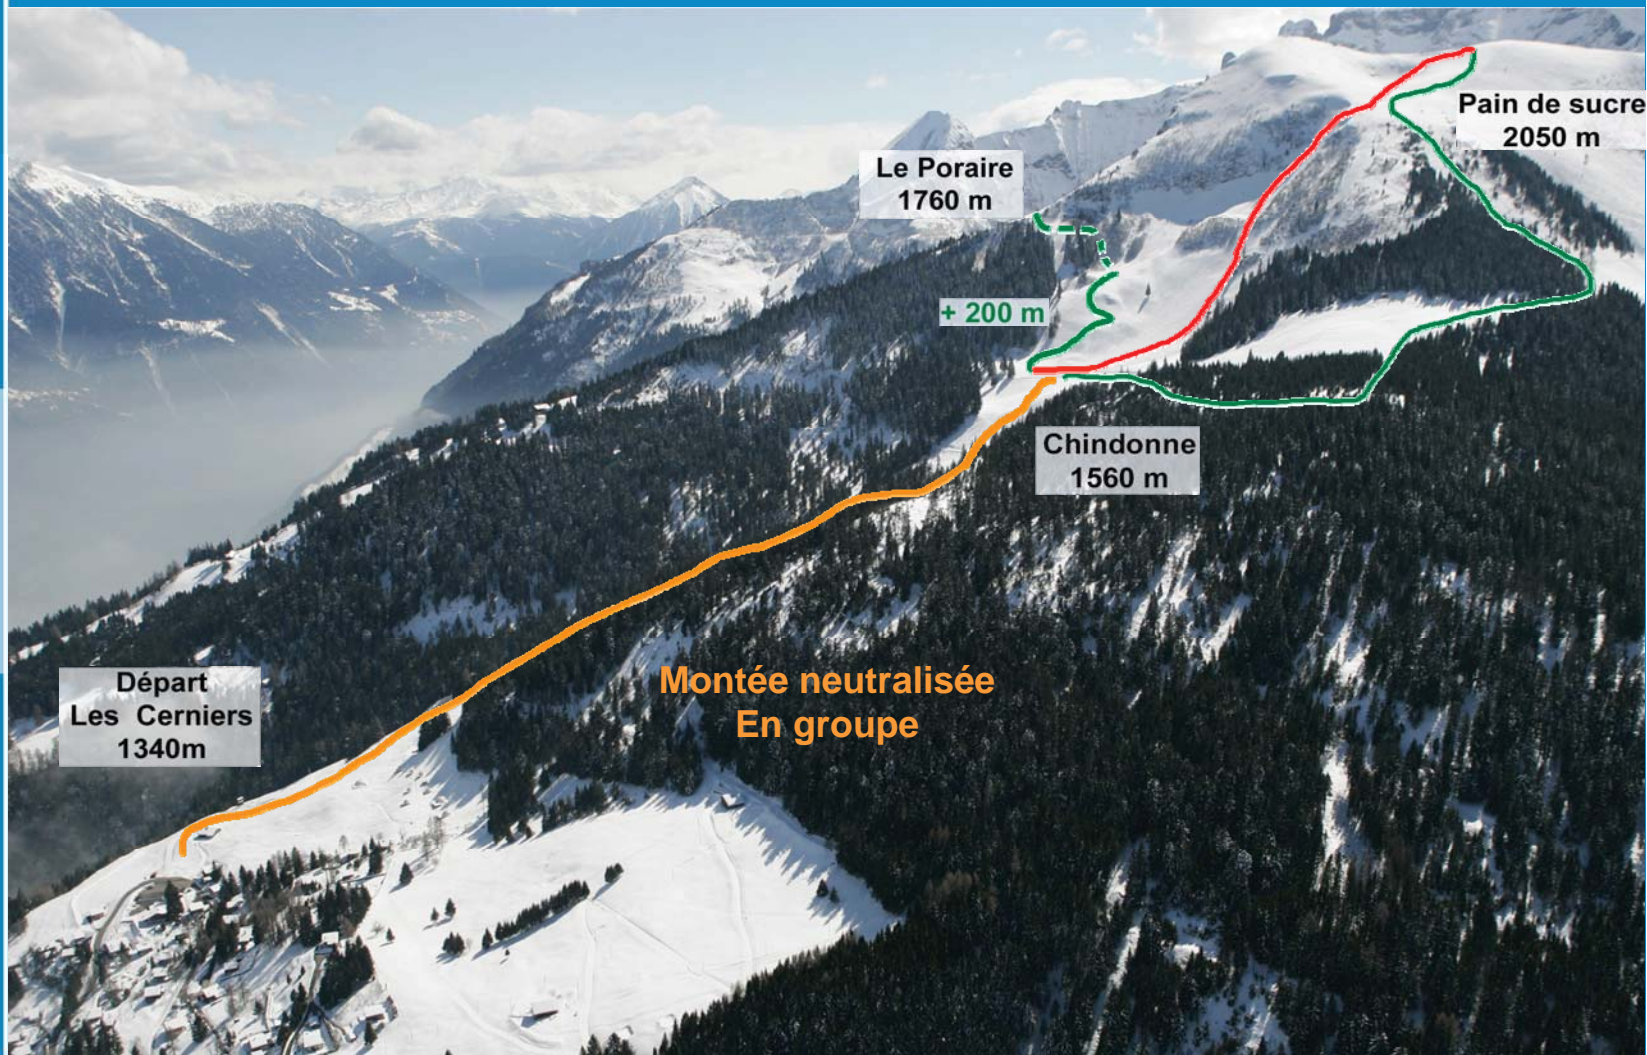

SAMEDI
23 JANVIER
2016

DYNAFIT YOUTH CUP CAS

Swiss
Cup

swiss ski mountaineering

Club Alpin Suisse CAS
Club Alpino Svizzero
Schweizer Alpen-Club
Club Alpin Svizzer

www.sc-cime-est.ch

www.valerettealtiski.ch

PARCOURS D départ Chindonne 0930
DYNAFIT Youth Cup 15-17 ans Minis 13-14 ans / dossard vert

RAIFFEISEN

FAMSA

Frutiger

Allianz
MOBIVAL

PASSE
MONTAGNE

PO
MO
CA
SWISS MADE

Sport